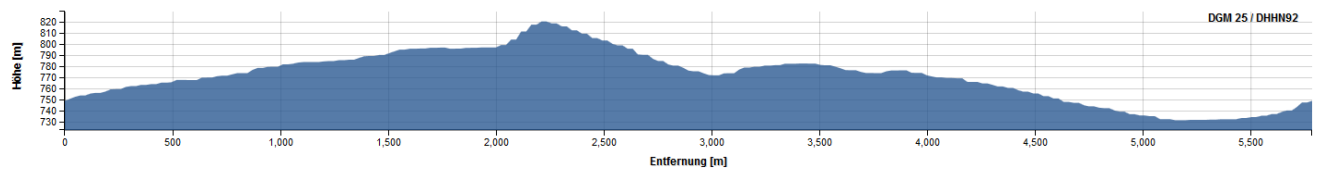

Announcement FOREST PARKRUN 09.10.2016

Type: Canicross – running with your dog

The „Dog Run“ takes place in the heart of the Bavarian National Park and passes through a varied nature reserve around the so-called Geißbergriegel.

Location: D-94518 Spiegelau, Konrad Wilsdorf Straße, opposite the Igelbus-Parkplatz

Start: Entrance of the National Park, opposite the „Igelbus“ park area

Distance: 5,8 kilometre

Race Profile: Around the Geißbergriegel, undulating with short climbs; forest paths and forest roads

Start Time: 11.00 am
Start: Mass start with time offset in blocks according to the classes
Closing date: 03.10.2016

Distribution of start numbers/

Late registration: Fleischeslust-Kompetenzzentrum, Schwarzachstraße 25, 94518 Spiegelau
SA.: 2pm-6pm
SO.: 8am-10am