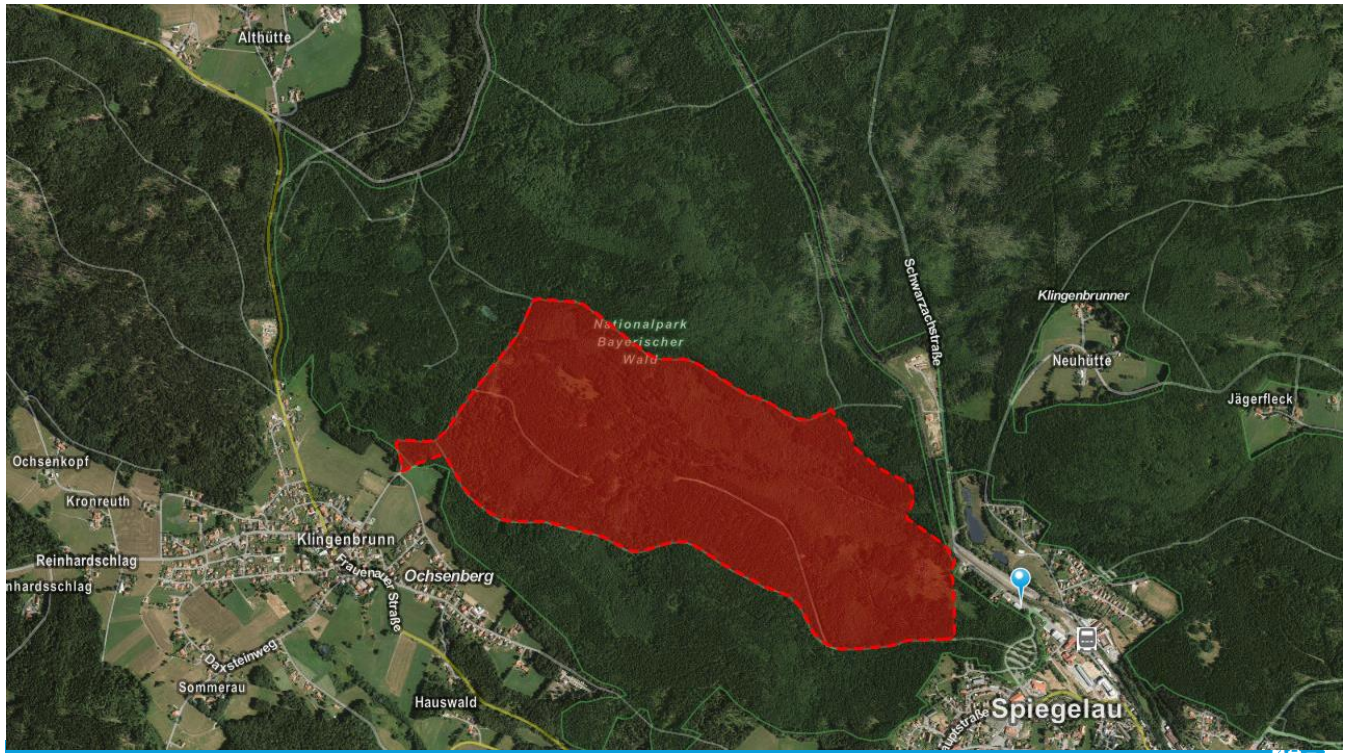

Announcement FOREST PARKRUN 09.10.2016

Type: Canicross – running with your dog

The „Dog Run“ takes place in the heart of the Bavarian National Park and passes through a varied nature reserve around the so-called Geißbergriegel.

Location: D-94518 Spiegelau, Konrad Wilsdorf Straße, opposite the Igelbus-Parkplatz

Start: Entrance of the National Park, opposite the „Igelbus“ park area

Distance: 5,8 kilometre

Race Profile: Around the Geißbergriegel, undulating with short climbs; forest paths and forest roads

Start Time: 11.00 am
Start: Mass start with time offset in blocks according to the classes
Closing date: 03.10.2016

Distribution of start numbers/

Late registration: Fleischeslust-Kompetenzzentrum, Schwarzachstraße 25, 94518 Spiegelau
SA.: 2pm-6pm
SO.: 8am-10am